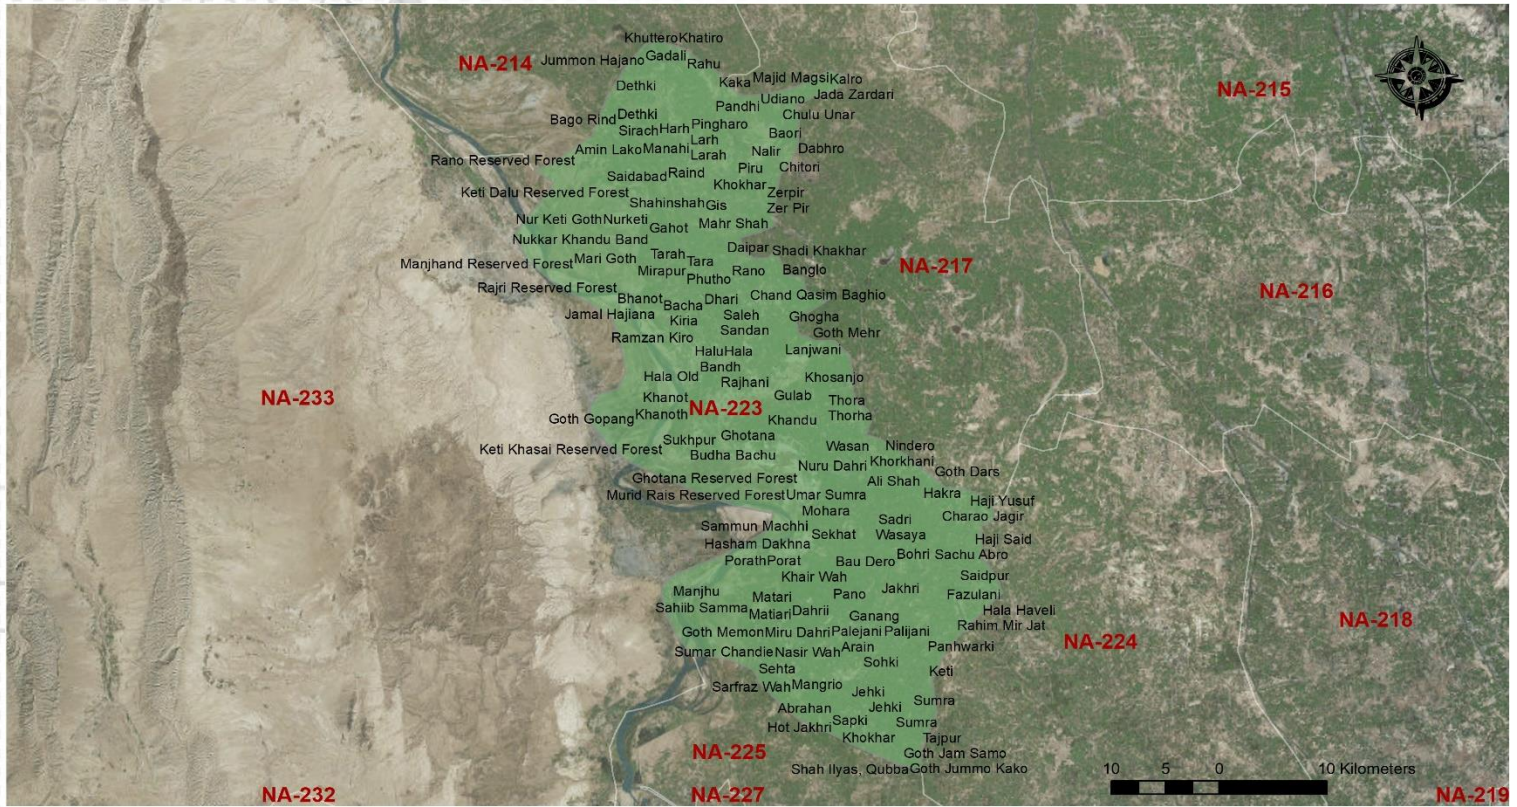

CONSTITUENCY PROFILE

NA-223 MATIARI

SINDH

CONSTITUENCY POPULATION

769,349

VOTER STATISTICS

Male

182,894

Female

160,012

Total

342,906

45%

of the total population are registered as voters

POLLING STATIONS

76

Male

76

Female

209

Combined

361

Total

Number of polling stations where registered voters exceed 1,200

AVERAGE VOTER AT POLLING STATION

950

AVERAGE VOTER AT POLLING BOOTH

322

LIST OF CONTESTING CANDIDATES

#	Name	Name of Political Party
1	Ameer Abbas Leghari	Sindh United Party
2	Peeral Majeedano	Pakistan Peoples Party (Shaheed Bhutto)
3	Dost Ali	Majlis-e-Wahdat-e-Muslimeen Pakistan
4	Ramesh Kumar	Pakistan Tehreek-e-Insaf
5	Syed Farman Ali Shah	Independent
6	Farhat Yasmeen	Muttahidda Majlis-e-Amal Pakistan
7	Gul Sher Sario	Independent
8	Muhammad Ali Abro	Independent
9	Makhdoom Jamil uz Zaman	Pakistan Peoples Party Parliamentarians
10	Makhdoom Zahid Ali Siddiqui	Pak Sarzameen Party
11	Makhdoom Shahzad Ali	Independent
12	Makhdoom Fazal Hussain Qureshi	Grand Democratic Alliance
13	Nargis Naz	Pakistan Muslim League (Nawaz)
14	Yasir Ahmed Shah	Independent